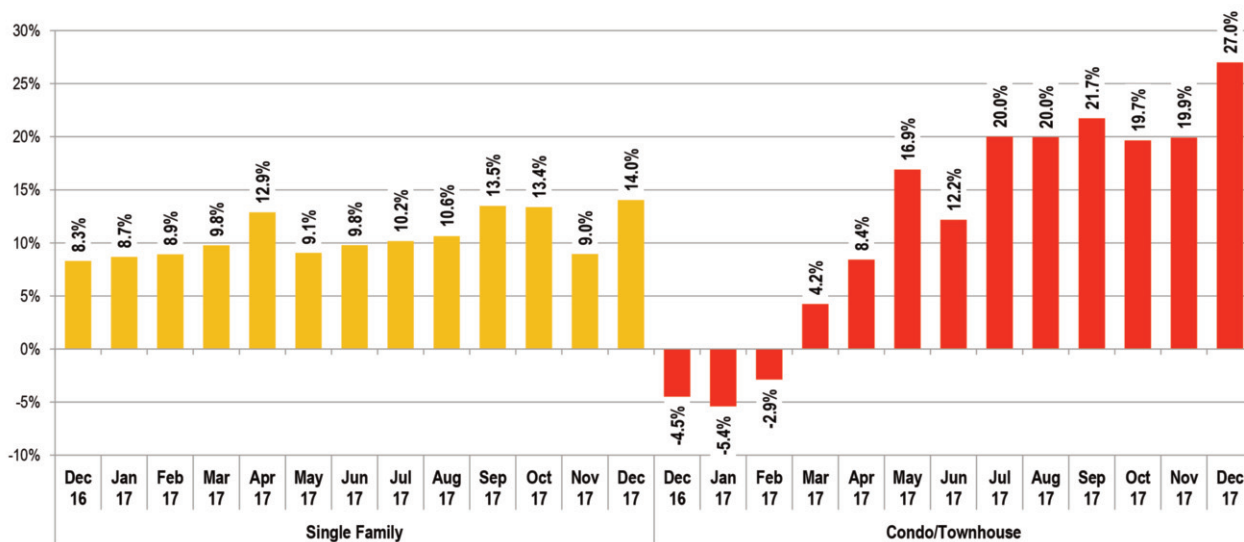

MEDIAN RESALE PRICE APPRECIATION (YEAR-OVER-YEAR) BY PRODUCT TYPE

VALERIE GRIJALVA

Sales Manager

(702) 528-2409

9075 West Diablo Dr., #100

Las Vegas, Nevada 89148

valerieg@ctt.com

www.ChicagoValerie.com

www.nevada.ctic.com

To find out more or to request a quote, call me today.

CHICAGO TITLE
LAS VEGAS

Information deemed reliable but not guaranteed. ©2018 Chicago Title. All Rights Reserved. 1.16.18