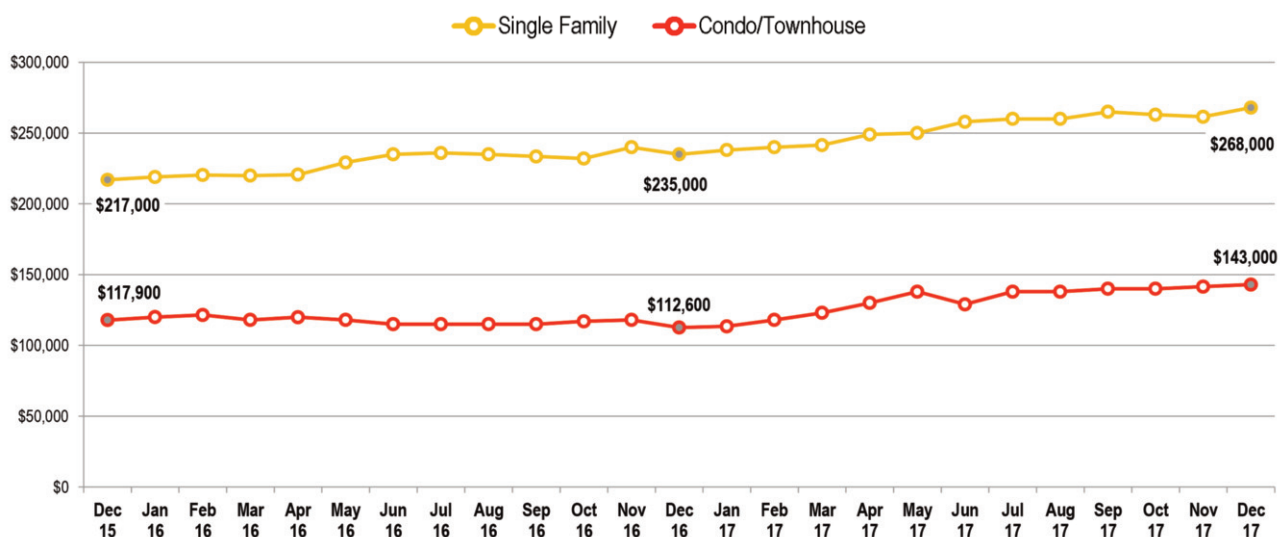

## MEDIAN RESALE HOME CLOSING PRICES BY PRODUCT TYPE