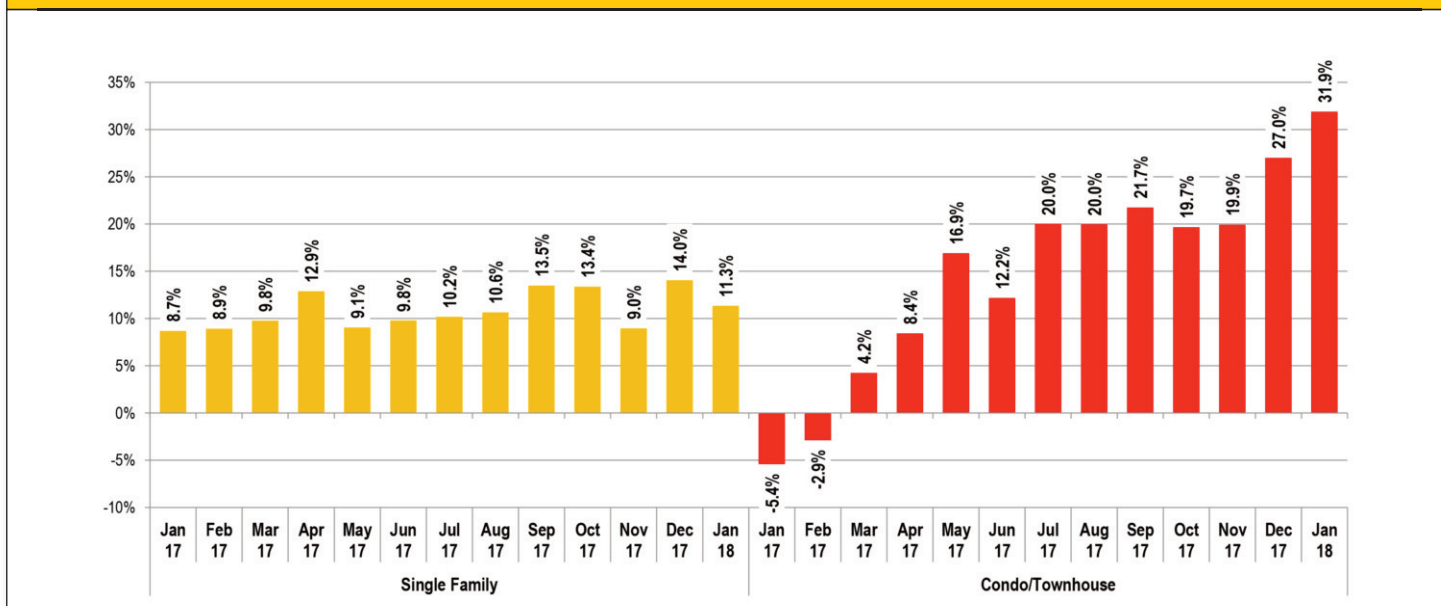

MEDIAN RESALE HOME CLOSING PRICES BY PRODUCT TYPE

MEDIAN RESALE PRICE APPRECIATION (YEAR-OVER-YEAR) BY PRODUCT TYPE

VALERIE GRIJALVA

Sales Manager

(702) 528-2409

9075 West Diablo Dr., #100

Las Vegas, Nevada 89148