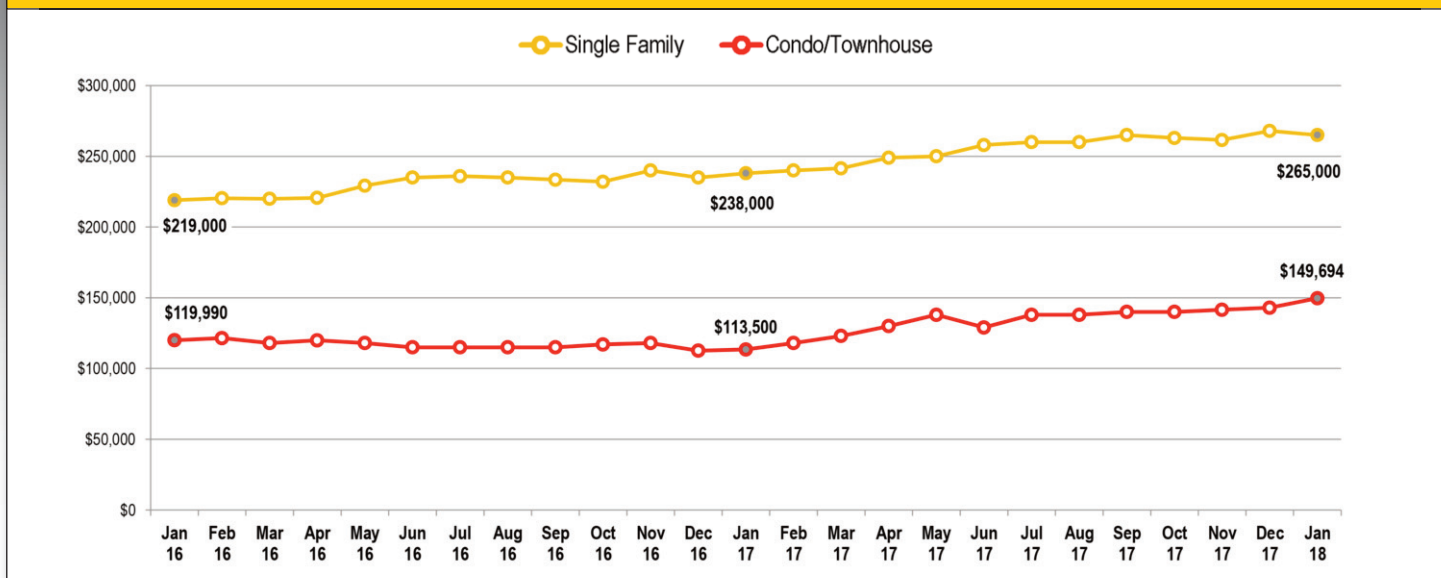

MEDIAN RESALE HOME CLOSING PRICES BY PRODUCT TYPE

MEDIAN RESALE PRICE APPRECIATION (YEAR-OVER-YEAR) BY PRODUCT TYPE

VALERIE GRIJALVA

Sales Manager

(702) 528-2409

9075 West Diablo Dr., #100

Las Vegas, Nevada 89148