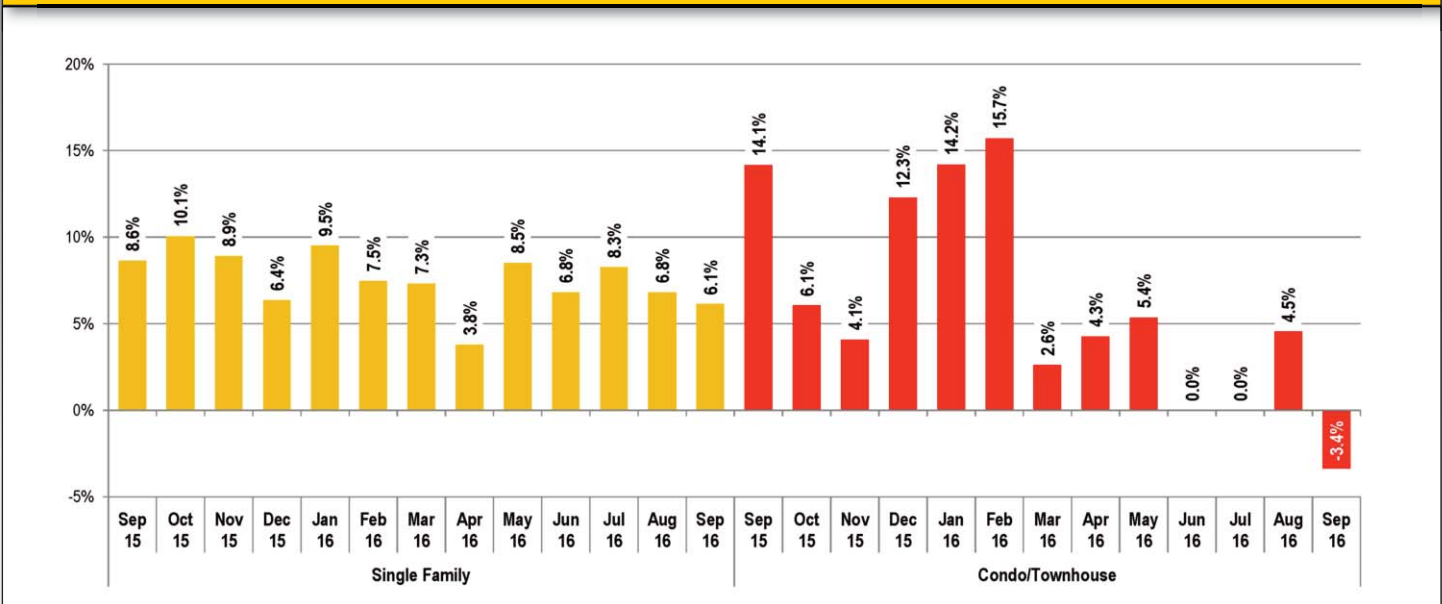

**MEDIAN RESALE HOME CLOSING PRICES BY PRODUCT TYPE**

**MEDIAN RESALE PRICE APPRECIATION (YEAR-OVER-YEAR) BY PRODUCT TYPE**

**VALERIE GRIJALVA**

Vice President

Resale/REO Outsourcing

9075 West Diablo #100

Las Vegas, Nevada 89148