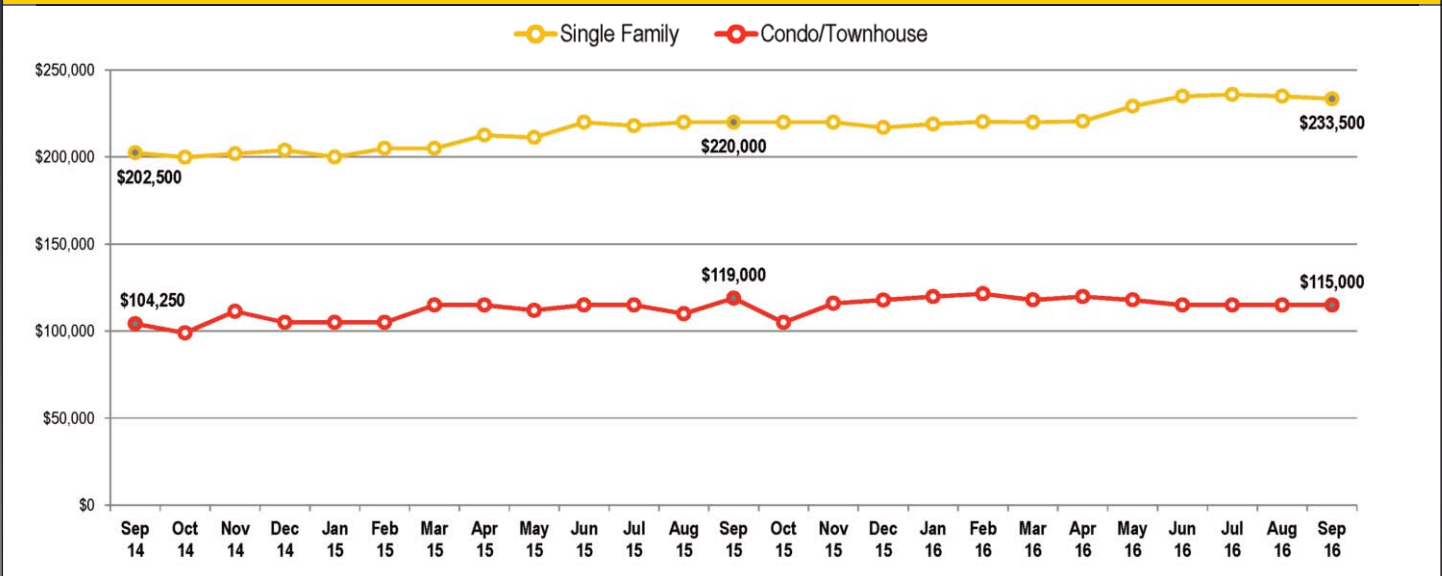

**MEDIAN RESALE HOME CLOSING PRICES BY PRODUCT TYPE**

**MEDIAN RESALE PRICE APPRECIATION (YEAR-OVER-YEAR) BY PRODUCT TYPE**

**VALERIE GRIJALVA**

Vice President

Resale/REO Outsourcing

9075 West Diablo #100

Las Vegas, Nevada 89148